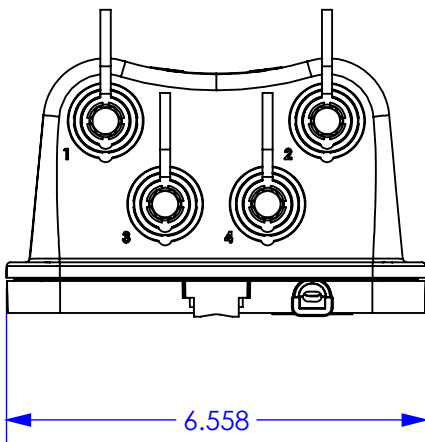

Accessories

Surelight Field Installable Connector Kits

Products	Description	Stock ID
	900µm Connector Kit	072-395-10
	IP Connector Kit	072-395-50

Dimensional Drawings

4-Port

Contact Us

North America	Europe, Middle East & Africa	Latin & South America
Tel: +1 440 366 6966 Fax: +1 440 366 6802 Email: engsupport@gomultilink.com	Tel: +1 440 366 6966 Fax: +1 440 366 6802 Email: engsupport@gomultilink.com	Tel: +1 954 499 9203 Mobile: +1 305 684 2388 Email: hquinones@gomultilink.com