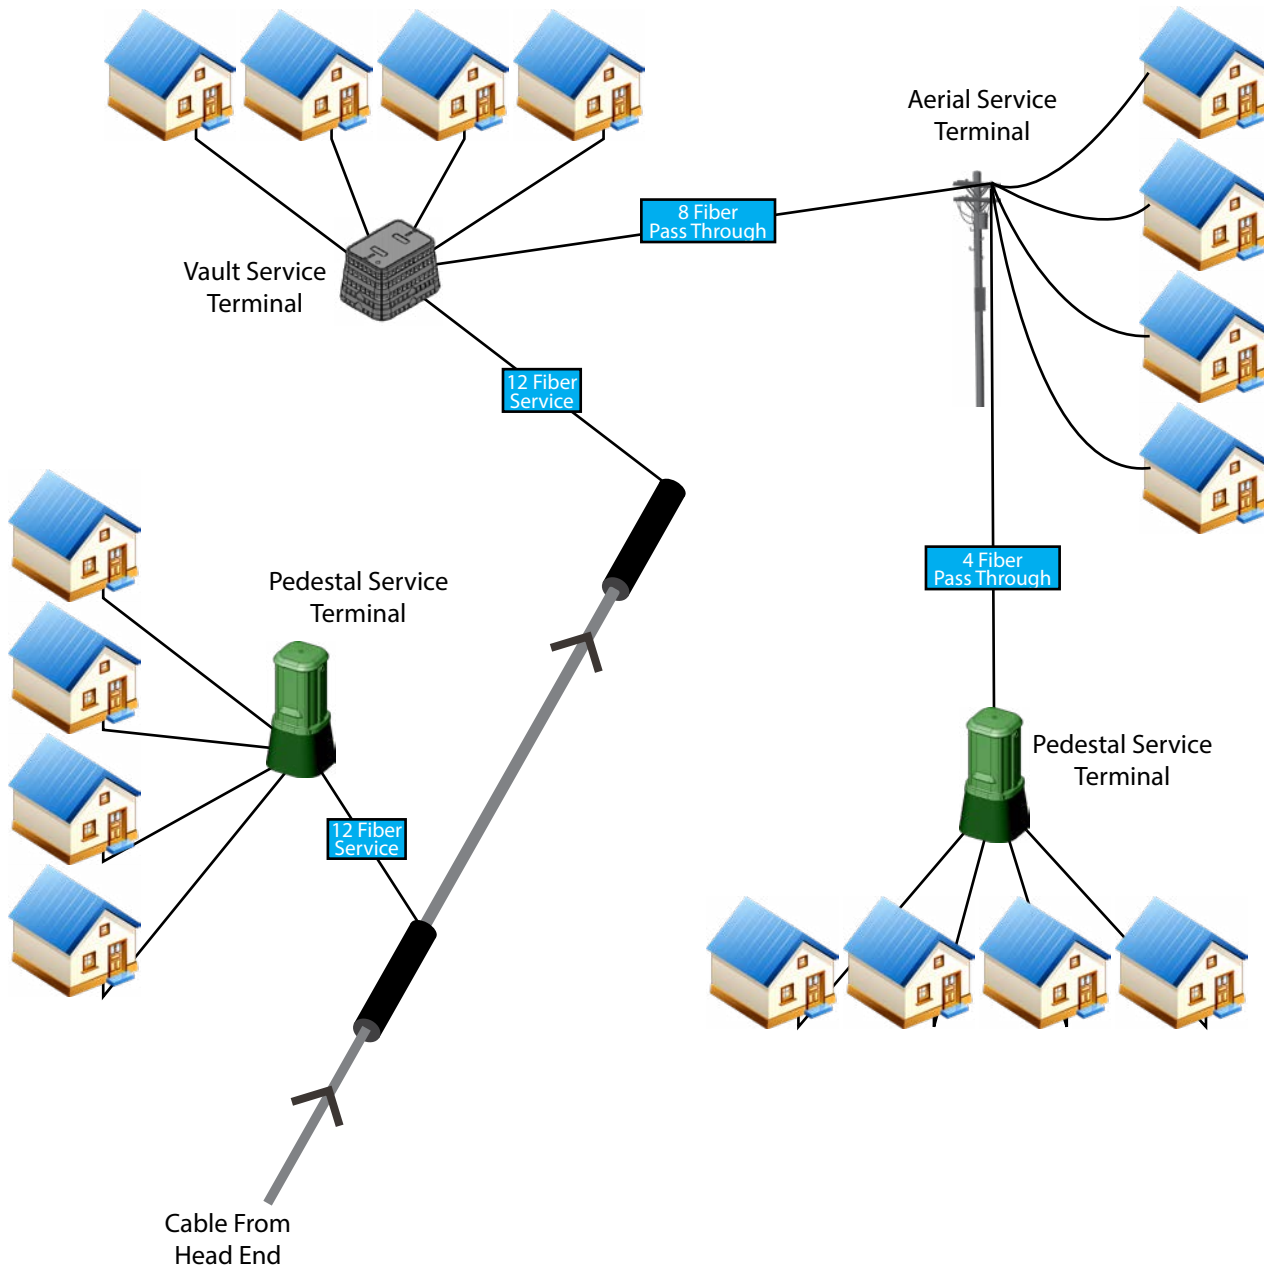

Application Architecture

Contact Us

North America	Europe, Middle East & Africa	Latin & South America
Tel: +1 440 366 6966	Tel: +1 440 366 6966	Tel: +1 954 499 9203
Fax: +1 440 366 6802	Fax: +1 440 366 6802	Mobile: +1 305 684 2388
Email: engsupport@gomultilink.com	Email: engsupport@gomultilink.com	Email: hquinones@gomultilink.com