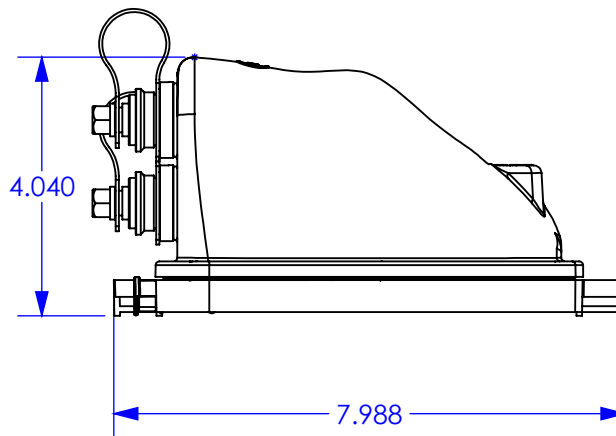

Accessories

Surelight Field Installable Connector Kits

Products	Description	Stock ID
	900µm Connector Kit	072-395-10
	IP Connector Kit	072-395-50

Dimensional Drawings

4-Port

Contact Us

North America	Europe, Middle East & Africa	Latin & South America
Tel: +1 440 366 6966 Fax: +1 440 366 6802 Email: engsupport@gomultilink.com	Tel: +1 440 366 6966 Fax: +1 440 366 6802 Email: engsupport@gomultilink.com	Tel: +1 954 499 9203 Mobile: +1 305 684 2388 Email: hquinones@gomultilink.com